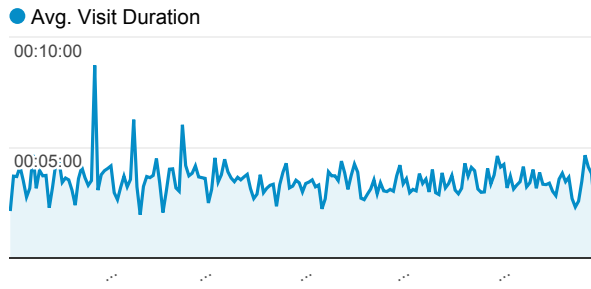

Dashboard

Jan 1, 2012 - Jun 30, 2012

Visits

Avg. Visit Duration

Visits by Visitor Type

- **51.40% New Visitor**
47,313 Visits
- **48.59% Returning Visitor**
44,723 Visits

Visits

Pageviews

Unique Visitors

Visits by Language

Language	Visits
en-us	73,793
ar	6,225
ar-sa	4,721
en-gb	1,657
en	1,452
fr	1,235
en_gb	311
de	253
ru	240
es	211

Visits and Avg. Visit Duration by Country / Territory

Country / Territory	Visits	Avg. Visit Duration
United Arab Emirates	72,370	00:03:35
Egypt	2,851	00:03:50
United States	1,786	00:02:34
Saudi Arabia	1,782	00:02:31
Jordan	1,303	00:04:02
United Kingdom	870	00:03:31
India	791	00:03:47
Sudan	643	00:03:50
Oman	630	00:03:03
France	475	00:04:07

Visits by Traffic Type

- **50.78% organic**
46,743 Visits
- **24.69% direct**
22,730 Visits
- **24.45% referral**
22,512 Visits
- **0.05% email**
51 Visits

Visits and Pageviews by Mobile (Including Tablet)